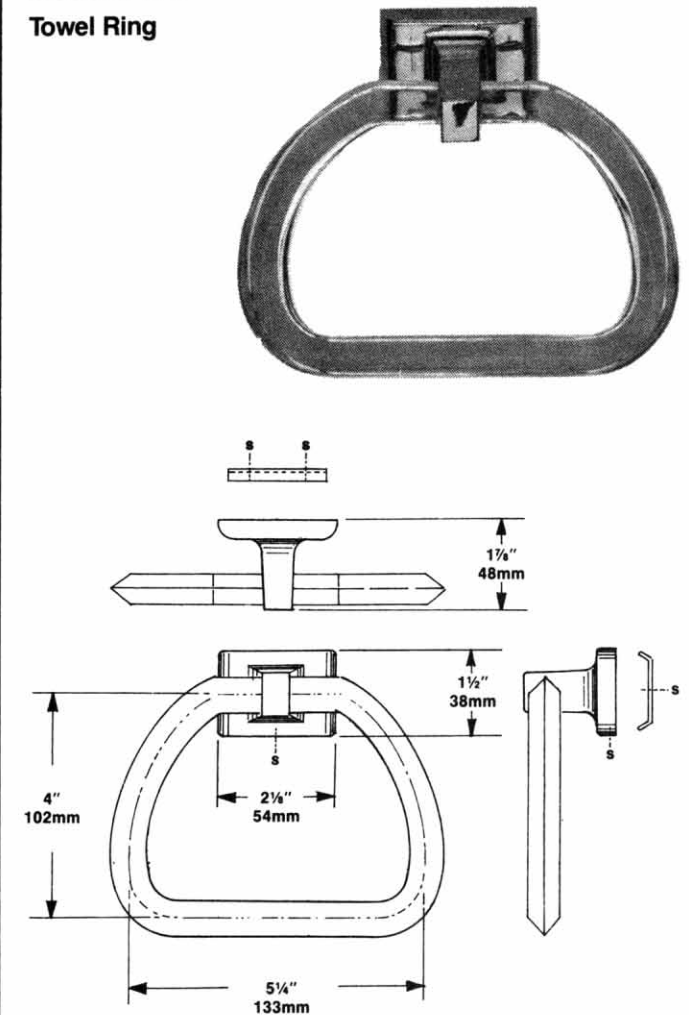

Model # 916

Towel Ring