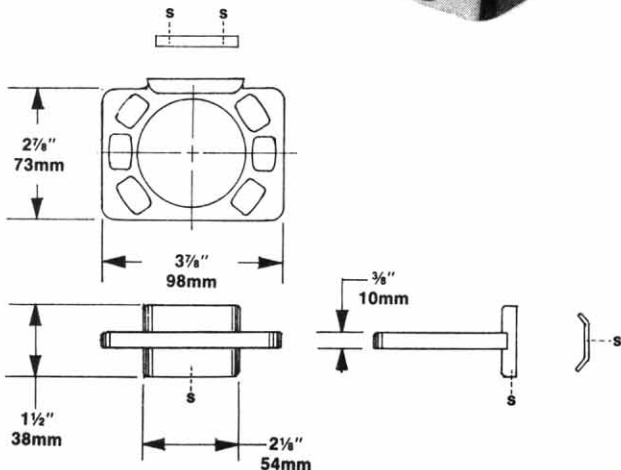

Model # 903 Toothbrush and Tumbler Holder

SURFACE MOUNTED ZAMAC ACCESSORIES

MODEL NUMBERS (select one)

- ☐ 900—Single Roll Toilet Tissue Holder
- ☐ 900-CR—Single Roll Toilet Tissue Holder with chrome-plated polyethylene roller
- ☐ 903—Toothbrush and Tumbler Holder
- ☐ 904—Soap Dish
- ☐ 905—Double Robe Hook
- ☐ 906—Single Robe Hook
- ☐ 910—Square Tubing Towel Bar
- ☐ 916—Towel Ring

SUGGESTED ARCHITECTURAL SPECIFICATION

TSM models _____ (fill in model numbers) Surface Mounted Zamac Accessories from Tubular Specialties Manufacturing, Inc., Los Angeles, California, (213) 515-4801. Construction: polished chrome-plated die cast Zamac. Flanges attached to concealed heavy gauge steel mounting plate with set screw.

MATERIALS/WORKMANSHIP

Flange and Body—Polished chrome-plated die cast Zamac.
Mounting Plate—Galvanized steel, heavy gauge. Concealed under flange.

Roller (Model 900)—White polyethylene.

Roller (Model 900-CR)—Chrome-plated polyethylene.

Soap Dish (Model 904)—Slotted for drainage.

Tubing (Model 910)—Chrome-plated zinc alloy, 3/4" (19mm) square. Standard lengths are 18" (457mm), 24" (610mm), and 30" (762mm).

Towel Ring (Model 916)—Acrylic.

INSTALLATION

Mounting plate is surface mounted. Screws are provided by manufacturer (see Installation, Reference Section C, for various applications). Unit attaches to concealed mounting plate with single set screw.

GUARANTEED PRODUCT

SEE PAGE 3 FOR COMPLETE DETAILS