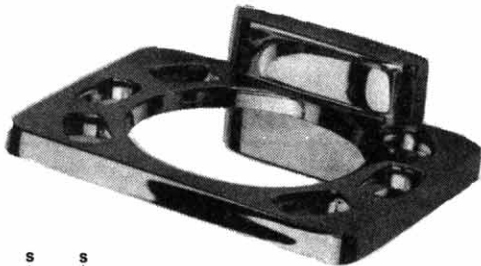

Model # 903 Toothbrush and Tumbler Holder

SURFACE MOUNTED ZAMAC ACCESSORIES

MODEL NUMBERS (select one)

- ☐ 900—Single Roll Toilet Tissue Holder
- ☐ 900-CR—Single Roll Toilet Tissue Holder with chrome-plated polyethylene roller
- ☐ 903—Toothbrush and Tumbler Holder
- ☐ 904—Soap Dish
- ☐ 905—Double Robe Hook
- ☐ 906—Single Robe Hook
- ☐ 910—Square Tubing Towel Bar
- ☐ 916—Towel Ring

SUGGESTED ARCHITECTURAL SPECIFICATION

TSM models _____ (fill in model numbers) Surface Mounted Zamac Accessories from Tubular Specialties Manufacturing, Inc., Los Angeles, California, (213) 515-4801. Construction: polished chrome-plated die cast Zamac. Flanges attached to concealed heavy gauge steel mounting plate with set screw.

MATERIALS/WORKMANSHIP

Flange and Body—Polished chrome-plated die cast Zamac.
Mounting Plate—Galvanized steel, heavy gauge. Concealed under flange.

Roller (Model 900)—White polyethylene.

Roller (Model 900-CR)—Chrome-plated polyethylene.

Soap Dish (Model 904)—Slotted for drainage.

Tubing (Model 910)—Chrome-plated zinc alloy, 3/4" (19mm) square. Standard lengths are 18" (457mm), 24" (610mm), and 30" (762mm).

Towel Ring (Model 916)—Acrylic.

INSTALLATION

Mounting plate is surface mounted. Screws are provided by manufacturer (see Installation, Reference Section C, for various applications). Unit attaches to concealed mounting plate with single set screw.

GUARANTEED PRODUCT

SEE PAGE 3 FOR COMPLETE DETAILS