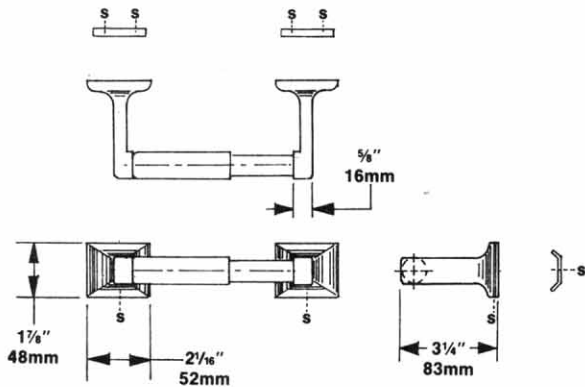

### Model # 900 Single Toilet Tissue Holder

**Roller (Model 900-CR)**—Chrome-plated polyethylene.

**Soap Dish (Model 904)**—Slotted for drainage.

**Tubing (Model 910)**—Chrome-plated zinc alloy, 3/4" (19mm) square. Standard lengths are 18" (457mm), 24" (610mm), and 30" (762mm).