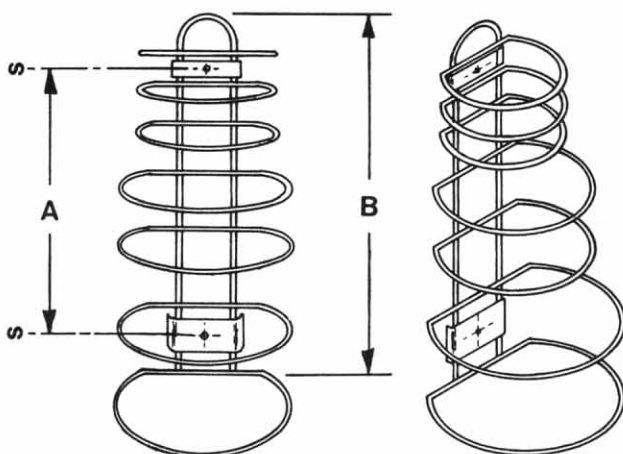

### INSTALLATION

Holder is surface mounted. Screws are provided by manufacturer (see Installation, Reference Section C, for various applications).

## GUARANTEED PRODUCT

SEE PAGE 3 FOR COMPLETE DETAILS

**Model #842**  
2 Guest

**Model #843**  
3 Guest

**Model #844**  
4 Guest

	A	B
842	8 <sup>3</sup> / <sub>16</sub> " 208mm	11" 279mm
843	13 <sup>7</sup> / <sub>16</sub> " 341mm	16 <sup>1</sup> / <sub>2</sub> " 419mm
844	18 <sup>7</sup> / <sub>16</sub> " 468mm	21 <sup>1</sup> / <sub>4</sub> " 540mm