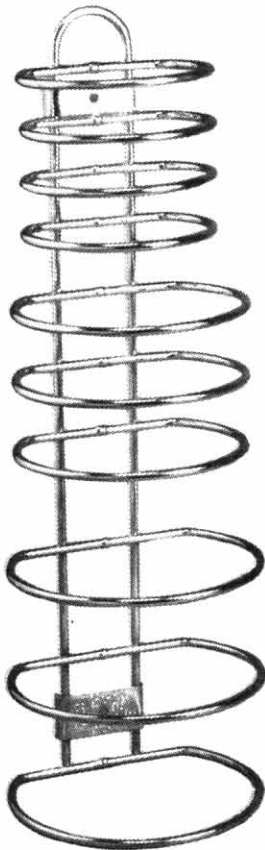

### SUGGESTED ARCHITECTURAL SPECIFICATION

TSM model \_\_\_\_\_ (fill in model number) Hotel Towel Holder from Tubular Specialties Manufacturing, Inc., Los Angeles, California, (213) 515-4801. Construction: heavy gauge formed steel. Finish: \_\_\_\_\_ (select from Finish Schedule). Capacity: holds \_\_\_\_\_ (2, 3, or 4) sets of washcloths, hand towels and bath towels.

### MATERIALS/WORKMANSHIP

Heavy gauge chrome-plated formed steel.

### INSTALLATION

Holder is surface mounted. Screws are provided by manufacturer (see Installation, Reference Section C, for various applications).

## GUARANTEED PRODUCT

SEE PAGE 3 FOR COMPLETE DETAILS

**Model #842**  
2 Guest

**Model #843**  
3 Guest

**Model #844**  
4 Guest

	A	B
842	8 <sup>3</sup> / <sub>16</sub> " 208mm	11" 279mm
843	13 <sup>7</sup> / <sub>16</sub> " 341mm	16 <sup>1</sup> / <sub>2</sub> " 419mm
844	18 <sup>7</sup> / <sub>16</sub> " 468mm	21 <sup>1</sup> / <sub>4</sub> " 540mm